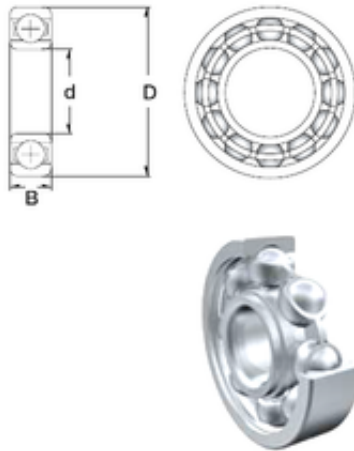

NTN BEARINGS INDUSTRY

681X L-415 L415 Bearings 1.5x4x1.2 Open Type Ball Bearings

Bearing No. 681X

Size	1.5x4x1.2 mm
Bore Diameter	1,5 mm
Outer Diameter	4 mm
Width	1,2 mm
d	1,5 mm
D	4 mm
B	1,2 mm
C	1,2 mm
Basic dynamic load rating (C)	0,112 kN
Basic static load rating (C0)	0,033 kN
(Grease) Lubrication Speed	100000 r/min

681X Bearing 2D drawings and 3D CAD models