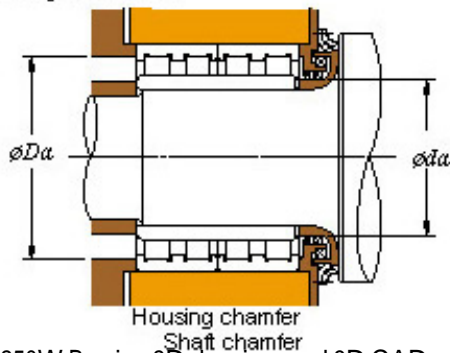

# NTN BEARINGS INDUSTRY

■ Mounting dimensions

80FC52250W Bearing 2D drawings and 3D CAD models

## 80FC52250W KOYO Four-row cylindrical roller bearings

Bearing No. 80FC52250W

Bearing No.	80FC52250W
d	400
D	520
B	250
r(min)	4
Cr	3130
C0r	7050
Cu	698
Fw	432
C	250
r1(min)	4
da(min)	418
Da(max)	502
Da(min)	492
ra(max)	3
rb(max)	3
(Refer.) Mass(kg)	133