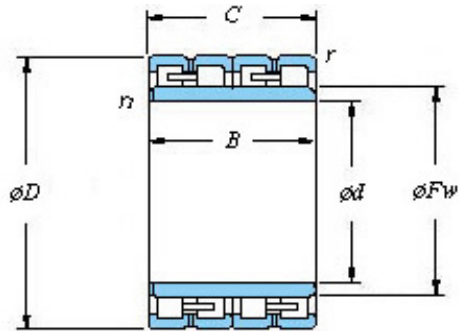

# NTN BEARINGS INDUSTRY

■ Mounting dimensions

80FC52250W Bearing 2D drawings and 3D CAD models

## 80FC52250W KOYO Four-row cylindrical roller bearings

Bearing No. 80FC52250W

Bearing No.	80FC52250W
d	400
D	520
B	250
r(min)	4
Cr	3130
C0r	7050
Cu	698
Fw	432
C	250
r1(min)	4
da(min)	418
Da(max)	502
Da(min)	492
ra(max)	3
rb(max)	3
(Refer.) Mass(kg)	133