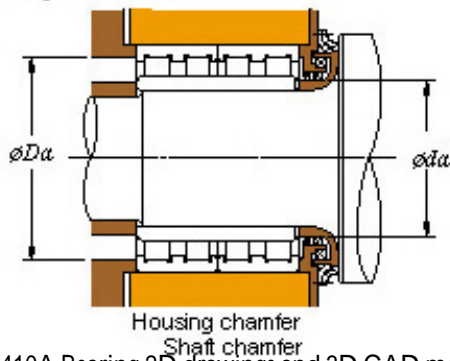

NTN BEARINGS INDUSTRY

■ Mounting dimensions

84FC60410A Bearing 2D drawings and 3D CAD models

84FC60410A KOYO Four-row cylindrical roller bearings

Bearing No. 84FC60410A

Bearing No.	84FC60410A
d	418.5
D	600
B	410
r(min)	5
Cr	7120
C0r	15700
Cu	1500
Fw	470
C	410
r1(min)	5
da(min)	441
Da(max)	578
Da(min)	560
ra(max)	4
rb(max)	4
(Refer.) Mass(kg)	385