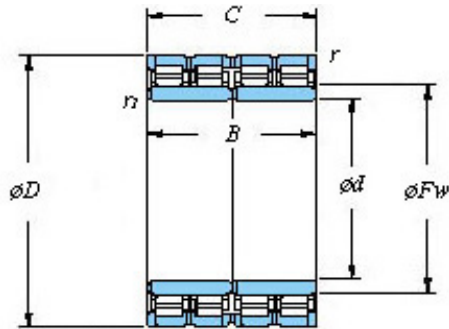

NTN BEARINGS INDUSTRY

■ Mounting dimensions

84FC60410A Bearing 2D drawings and 3D CAD models

84FC60410A KOYO Four-row cylindrical roller bearings

Bearing No. 84FC60410A

Bearing No.	84FC60410A
d	418.5
D	600
B	410
r(min)	5
Cr	7120
C0r	15700
Cu	1500
Fw	470
C	410
r1(min)	5
da(min)	441
Da(max)	578
Da(min)	560
ra(max)	4
rb(max)	4
(Refer.) Mass(kg)	385