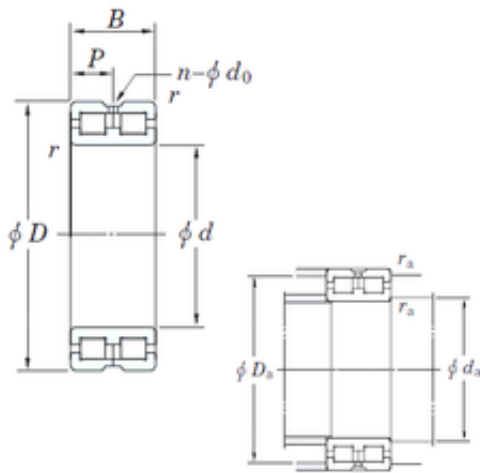

NTN BEARINGS INDUSTRY

DC4936AVW KOYO Full complement cylindrical roller bearings

Bearing No. DC4936AVW

DC4936AVW Bearing 2D drawings and 3D CAD models

Size	180x250x69 mm
Bore Diameter	180 mm
Outer Diameter	250 mm
Width	69 mm
d	180 mm
D	250 mm
B	69 mm
C	69 mm
n	6 mm
p	34,5 mm
r min.	2 mm
da min.	190 mm
Da max.	240 mm
ra max.	2 mm
Weight	10,7 Kg
Basic dynamic load rating (C)	547 kN
Bearing No.	DC4936AVW
r(min)	2
Cr	547
C0r	1140
S	- mm
P	34.5
n(qty)	6
do	4
da(min)	190

NTN BEARINGS INDUSTRY

Da(max)	240
ra(max)	2
(Refer.)Mass(Fixed side)(kg)	10.7